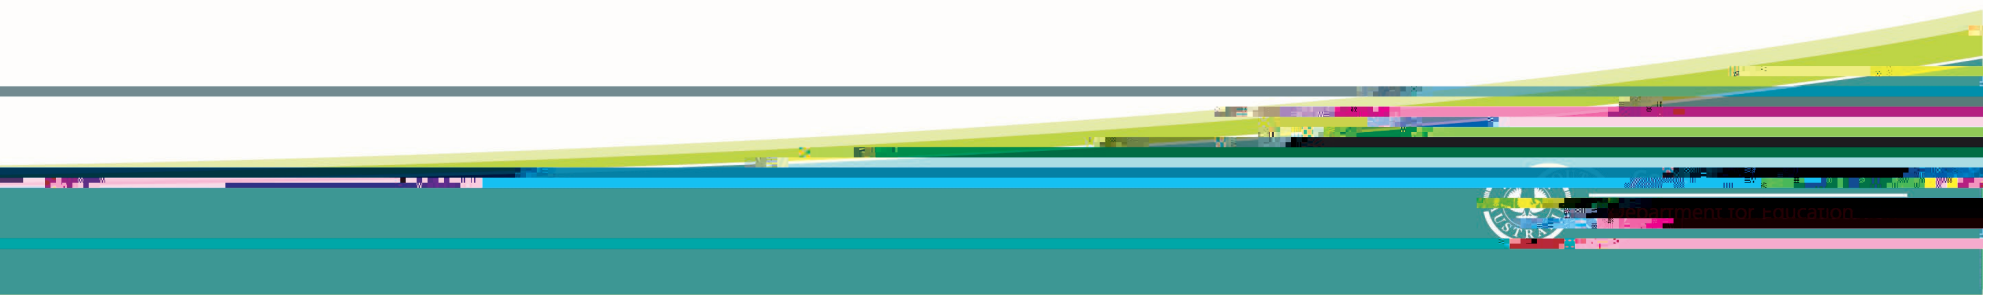

WEEKLY PAID EMPLOYEES EFFECTIVE

7/07/2023

Storeperson Level 1	Tier	Per Week	Per Hour
	1	$ 1,083.60	$ 28.52
	2	$ 1,095.10	$ 28.82

Storeperson Level 2	Tier	Per Week	Per Hour
	1	$ 1,106.10	$ 29.11
	2	$ 1,117.80	$ 29.42

Storeperson Level 3	Tier	Per Week	Per Hour
	1	$ 1,132.50	$ 29.80
	2	$ 1,144.10	$ 30.11

Storeperson Level 4	Tier	Per Week	Per Hour
	1	$ 1,162.50	$ 30.59
	2	$ 1,176.50	$ 30.96

Government Stores Employees (Casual)

Storeperson Level 1 (Casual)	Tier	Per Week	Per Hour
	1	$ 1,354.50	$ 35.65
	2	$ 1,368.90	$ 36.02

Storeperson Level 4 (Casual)	Tier	Per Week	Per Hour
	1	$ 1,453.15	$ 38.24
	2	$ 1,470.65	$ 38.70

Government Stores Employees (Claim Paid)

Storeperson Level 1 (Claim Paid)	Tier	Per Week	Per Hour
	1	$ 1,354.50	$ 35.65
	2	$ 1,368.88	$ 36.02